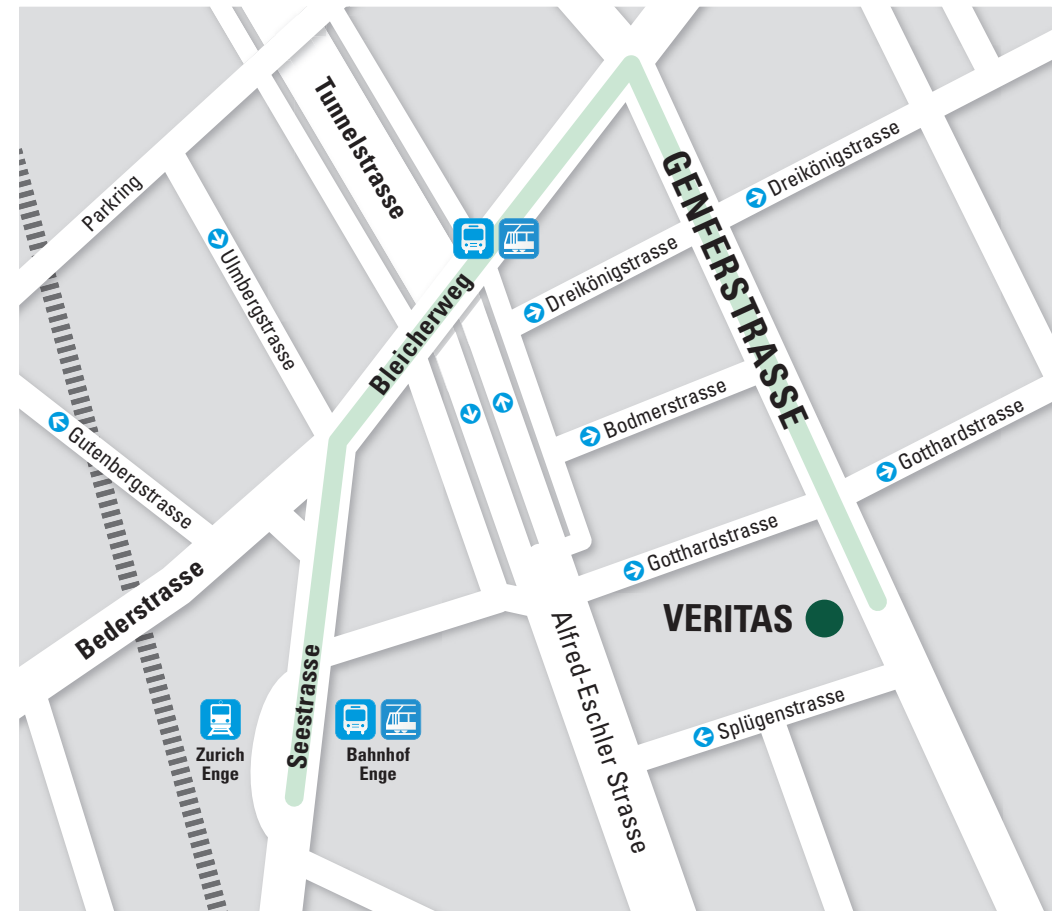

How to find us

**Zürich Airport to Zürich Enge Bahnhof
(direct connection)**

Train: S2 **Direction:** Ziegelbrücke

Journey time: Approximately 17 minutes

Get off: Zürich Enge

or

Zürich Airport to Zürich Hauptbahnhof

Train: IC **Direction:** Brig

or

Train: IR **Direction:** Luzern

Journey time: Approximately 12 minutes

Get off: Zürich Hauptbahnhof

Tram 13 from Zürich Hauptbahnhof

Direction: Zürich, Albisgütli

Get off: Tunnelstrasse

Journey time: Approximately 8 minutes

or

Tram 7 from Hauptbahnhof Zürich

Direction: Zürich, Wollishofen

Get off: Tunnelstrasse

Journey time: Approximately 6 minutes

or

Taxi 7x7: Telephone 044 777 77 77

Or taxi from the airport

[Click to view a wider area in Google maps](#)

Veritas Investment Management AG, Genferstrasse 21, CH-8002 Zürich

T: +41 44 206 2660 E: info@veritasinvestment.ch

www.veritasinvestment.co.uk

Veritas
Investment Management

REAL RETURN INVESTING